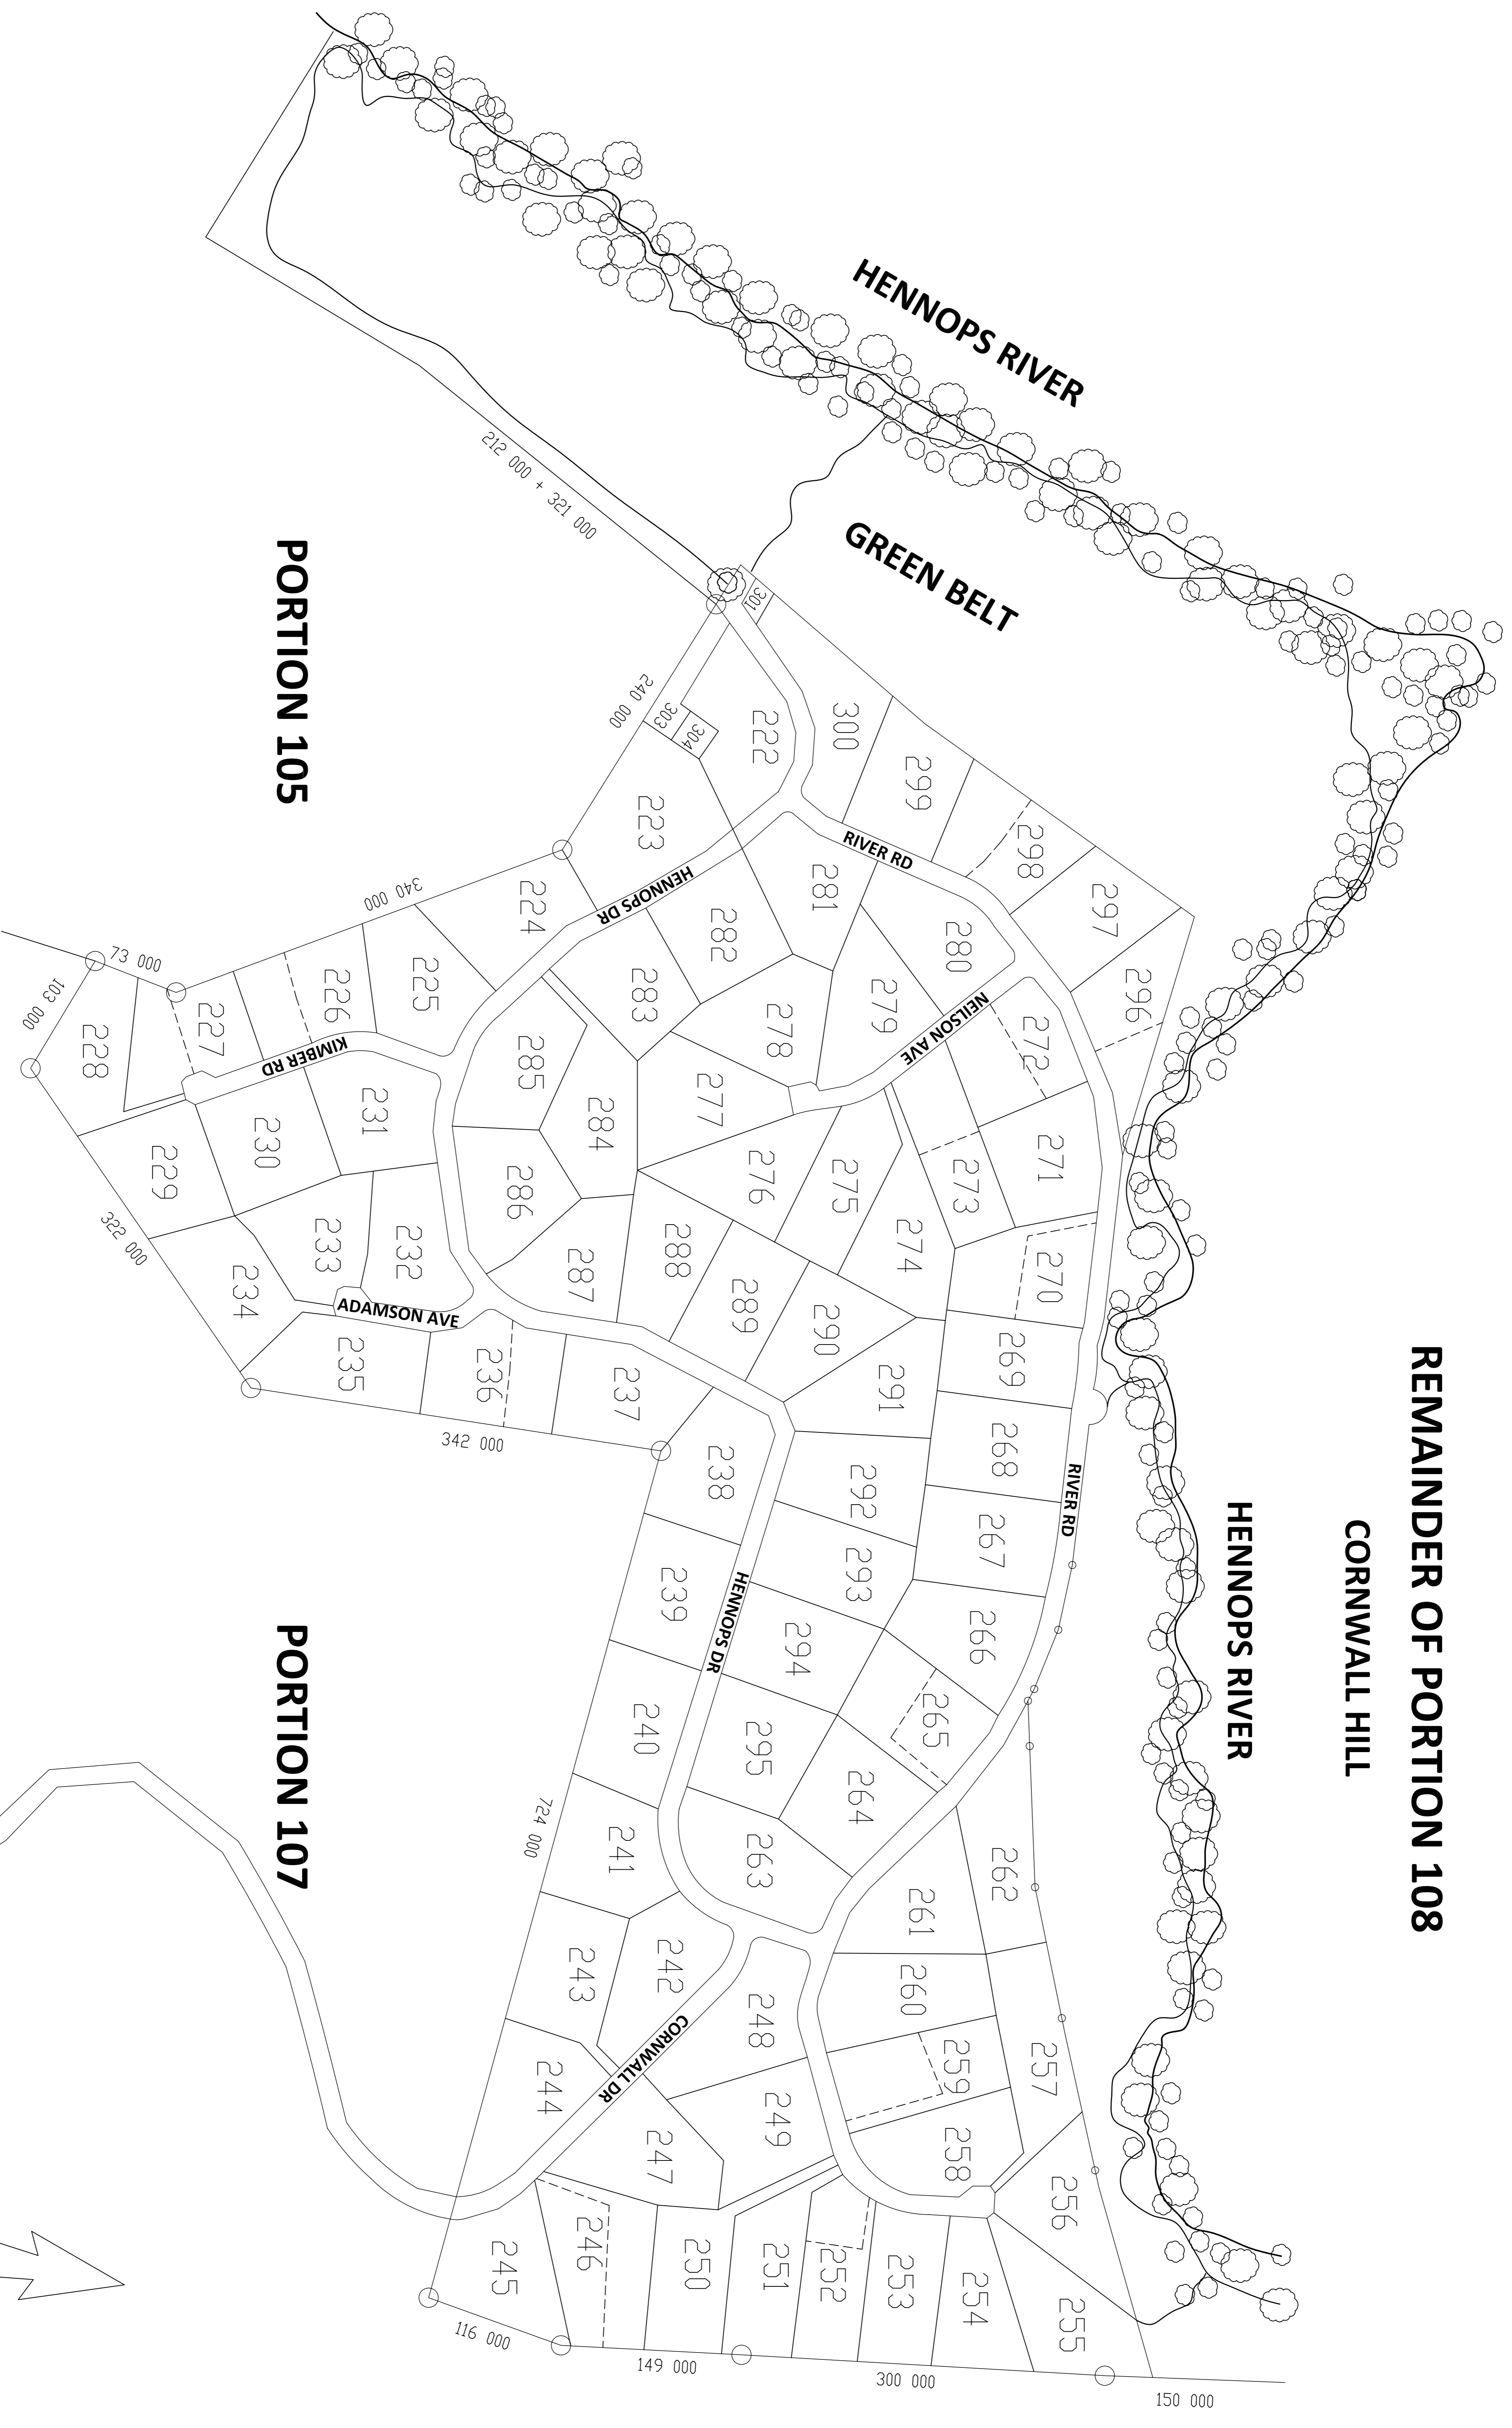

**REMAINDER OF PORTION 108
CORNWALL HILL**

HENNOPS RIVER

IRENE GLEN ESTATE